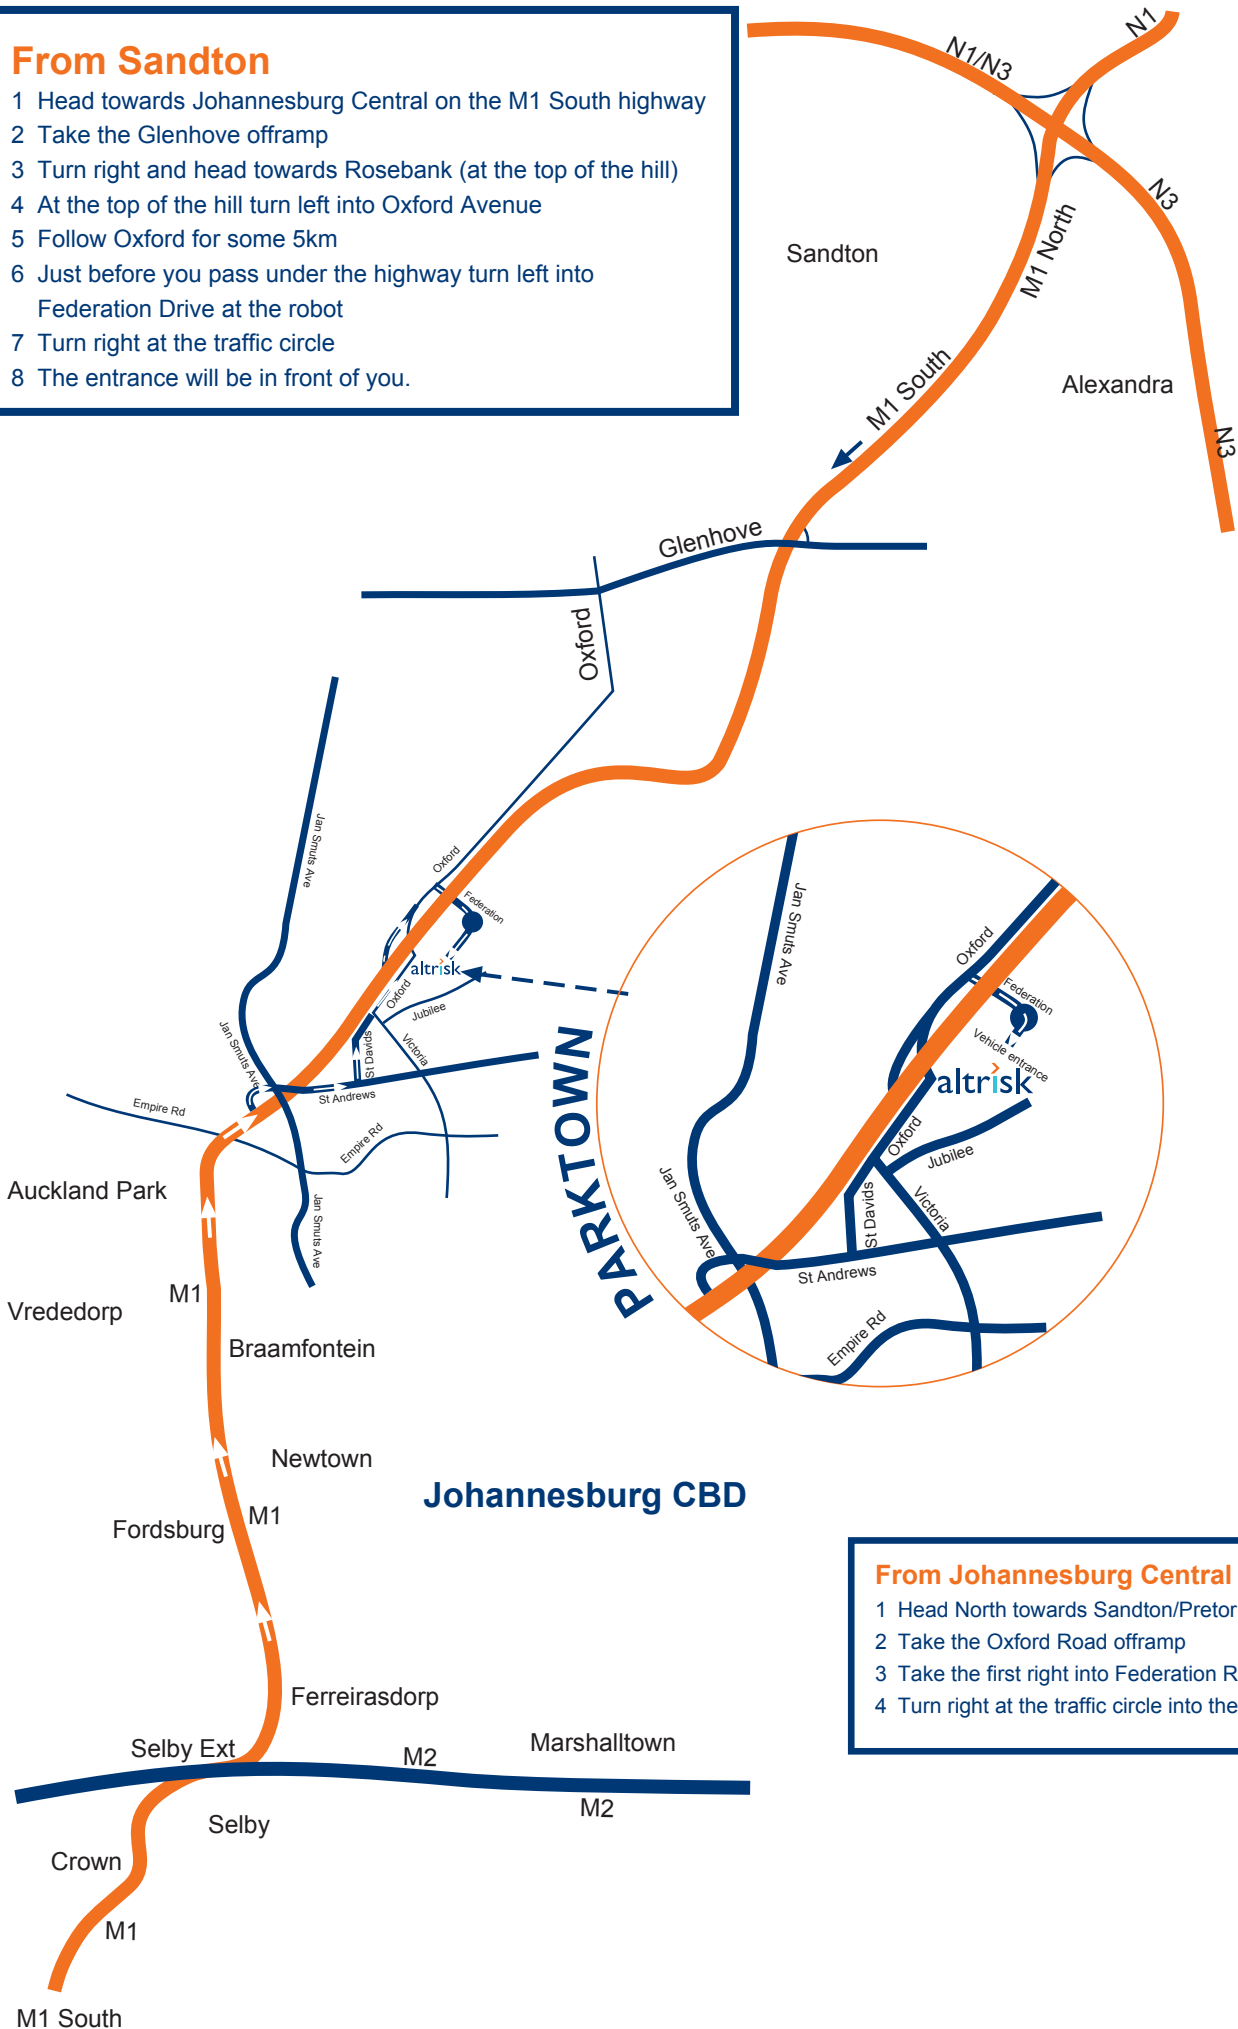

From Sandton

- 1 Head towards Johannesburg Central on the M1 South highway
- 2 Take the Glenhove offramp
- 3 Turn right and head towards Rosebank (at the top of the hill)
- 4 At the top of the hill turn left into Oxford Avenue
- 5 Follow Oxford for some 5km
- 6 Just before you pass under the highway turn left into Federation Drive at the robot
- 7 Turn right at the traffic circle
- 8 The entrance will be in front of you.

From Johannesburg Central (Town)

- 1 Head North towards Sandton/Pretoria on the M1 highway
- 2 Take the Oxford Road offramp
- 3 Take the first right into Federation Road
- 4 Turn right at the traffic circle into the entrance